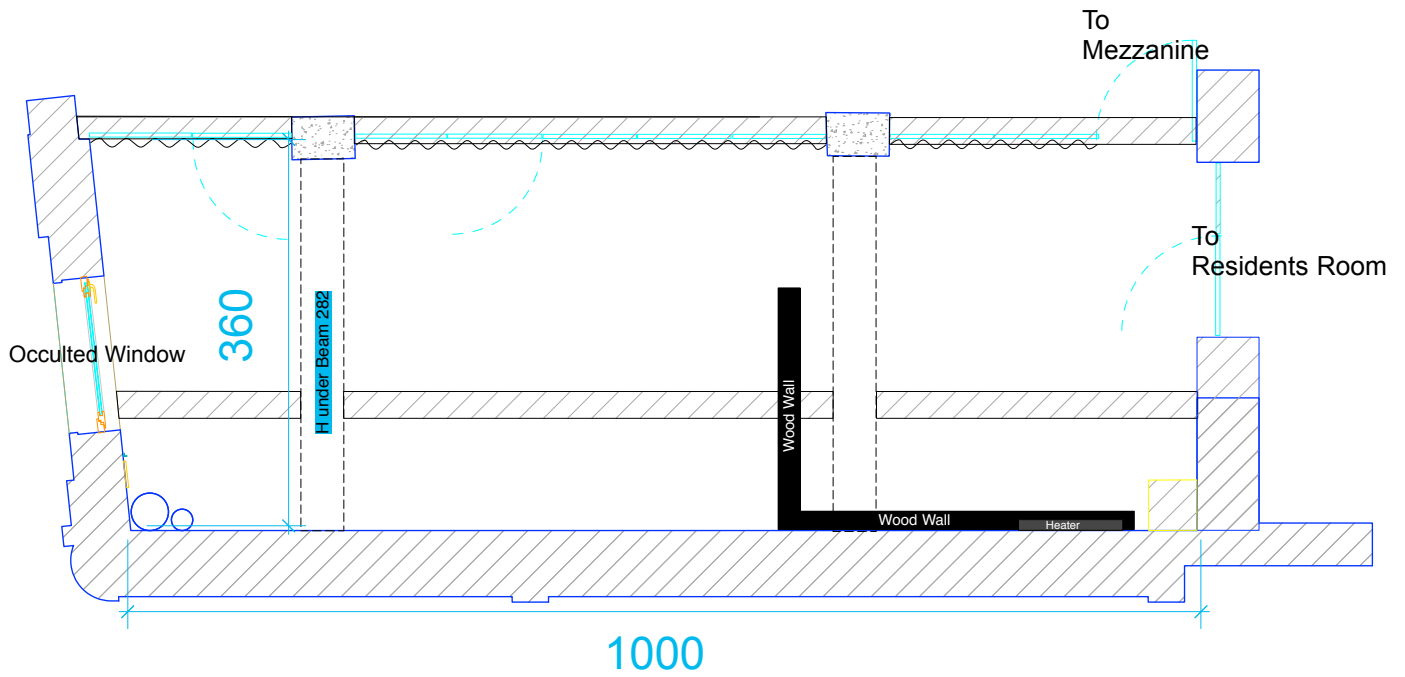

SPACES AND RESOURCES AVAILABLE

"SUZANNE"

Dimensions: 10m long 3.6m large, height under beams is 282cm.

FLOORPLAN

PICTURES

"EXHIBITION HALL"

Dimensions: 18m60 x 15m20 + a Black Box of 9m10 x 3m30.

FLOORPLAN