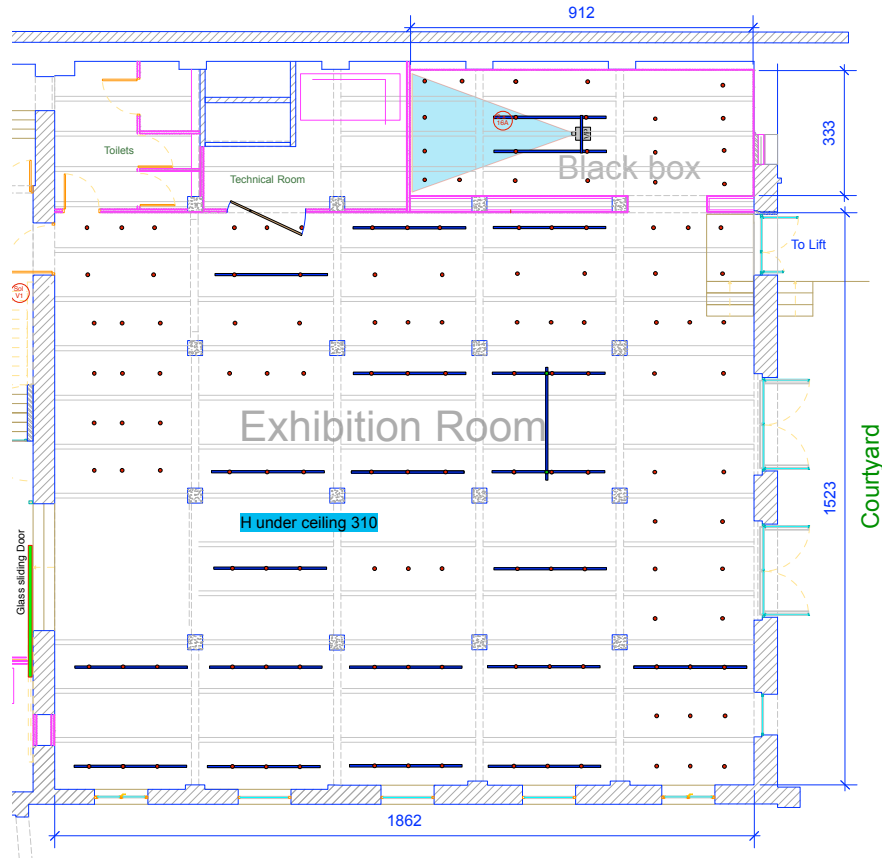

SPACES AND RESOURCES AVAILABLE

"SUZANNE"

Dimensions: 10m long 3.6m large, height under beams is 282cm.

FLOORPLAN

PICTURES

"EXHIBITION HALL"

Dimensions: 18m60 x 15m20 + a Black Box of 9m10 x 3m30.

FLOORPLAN

PICTURES