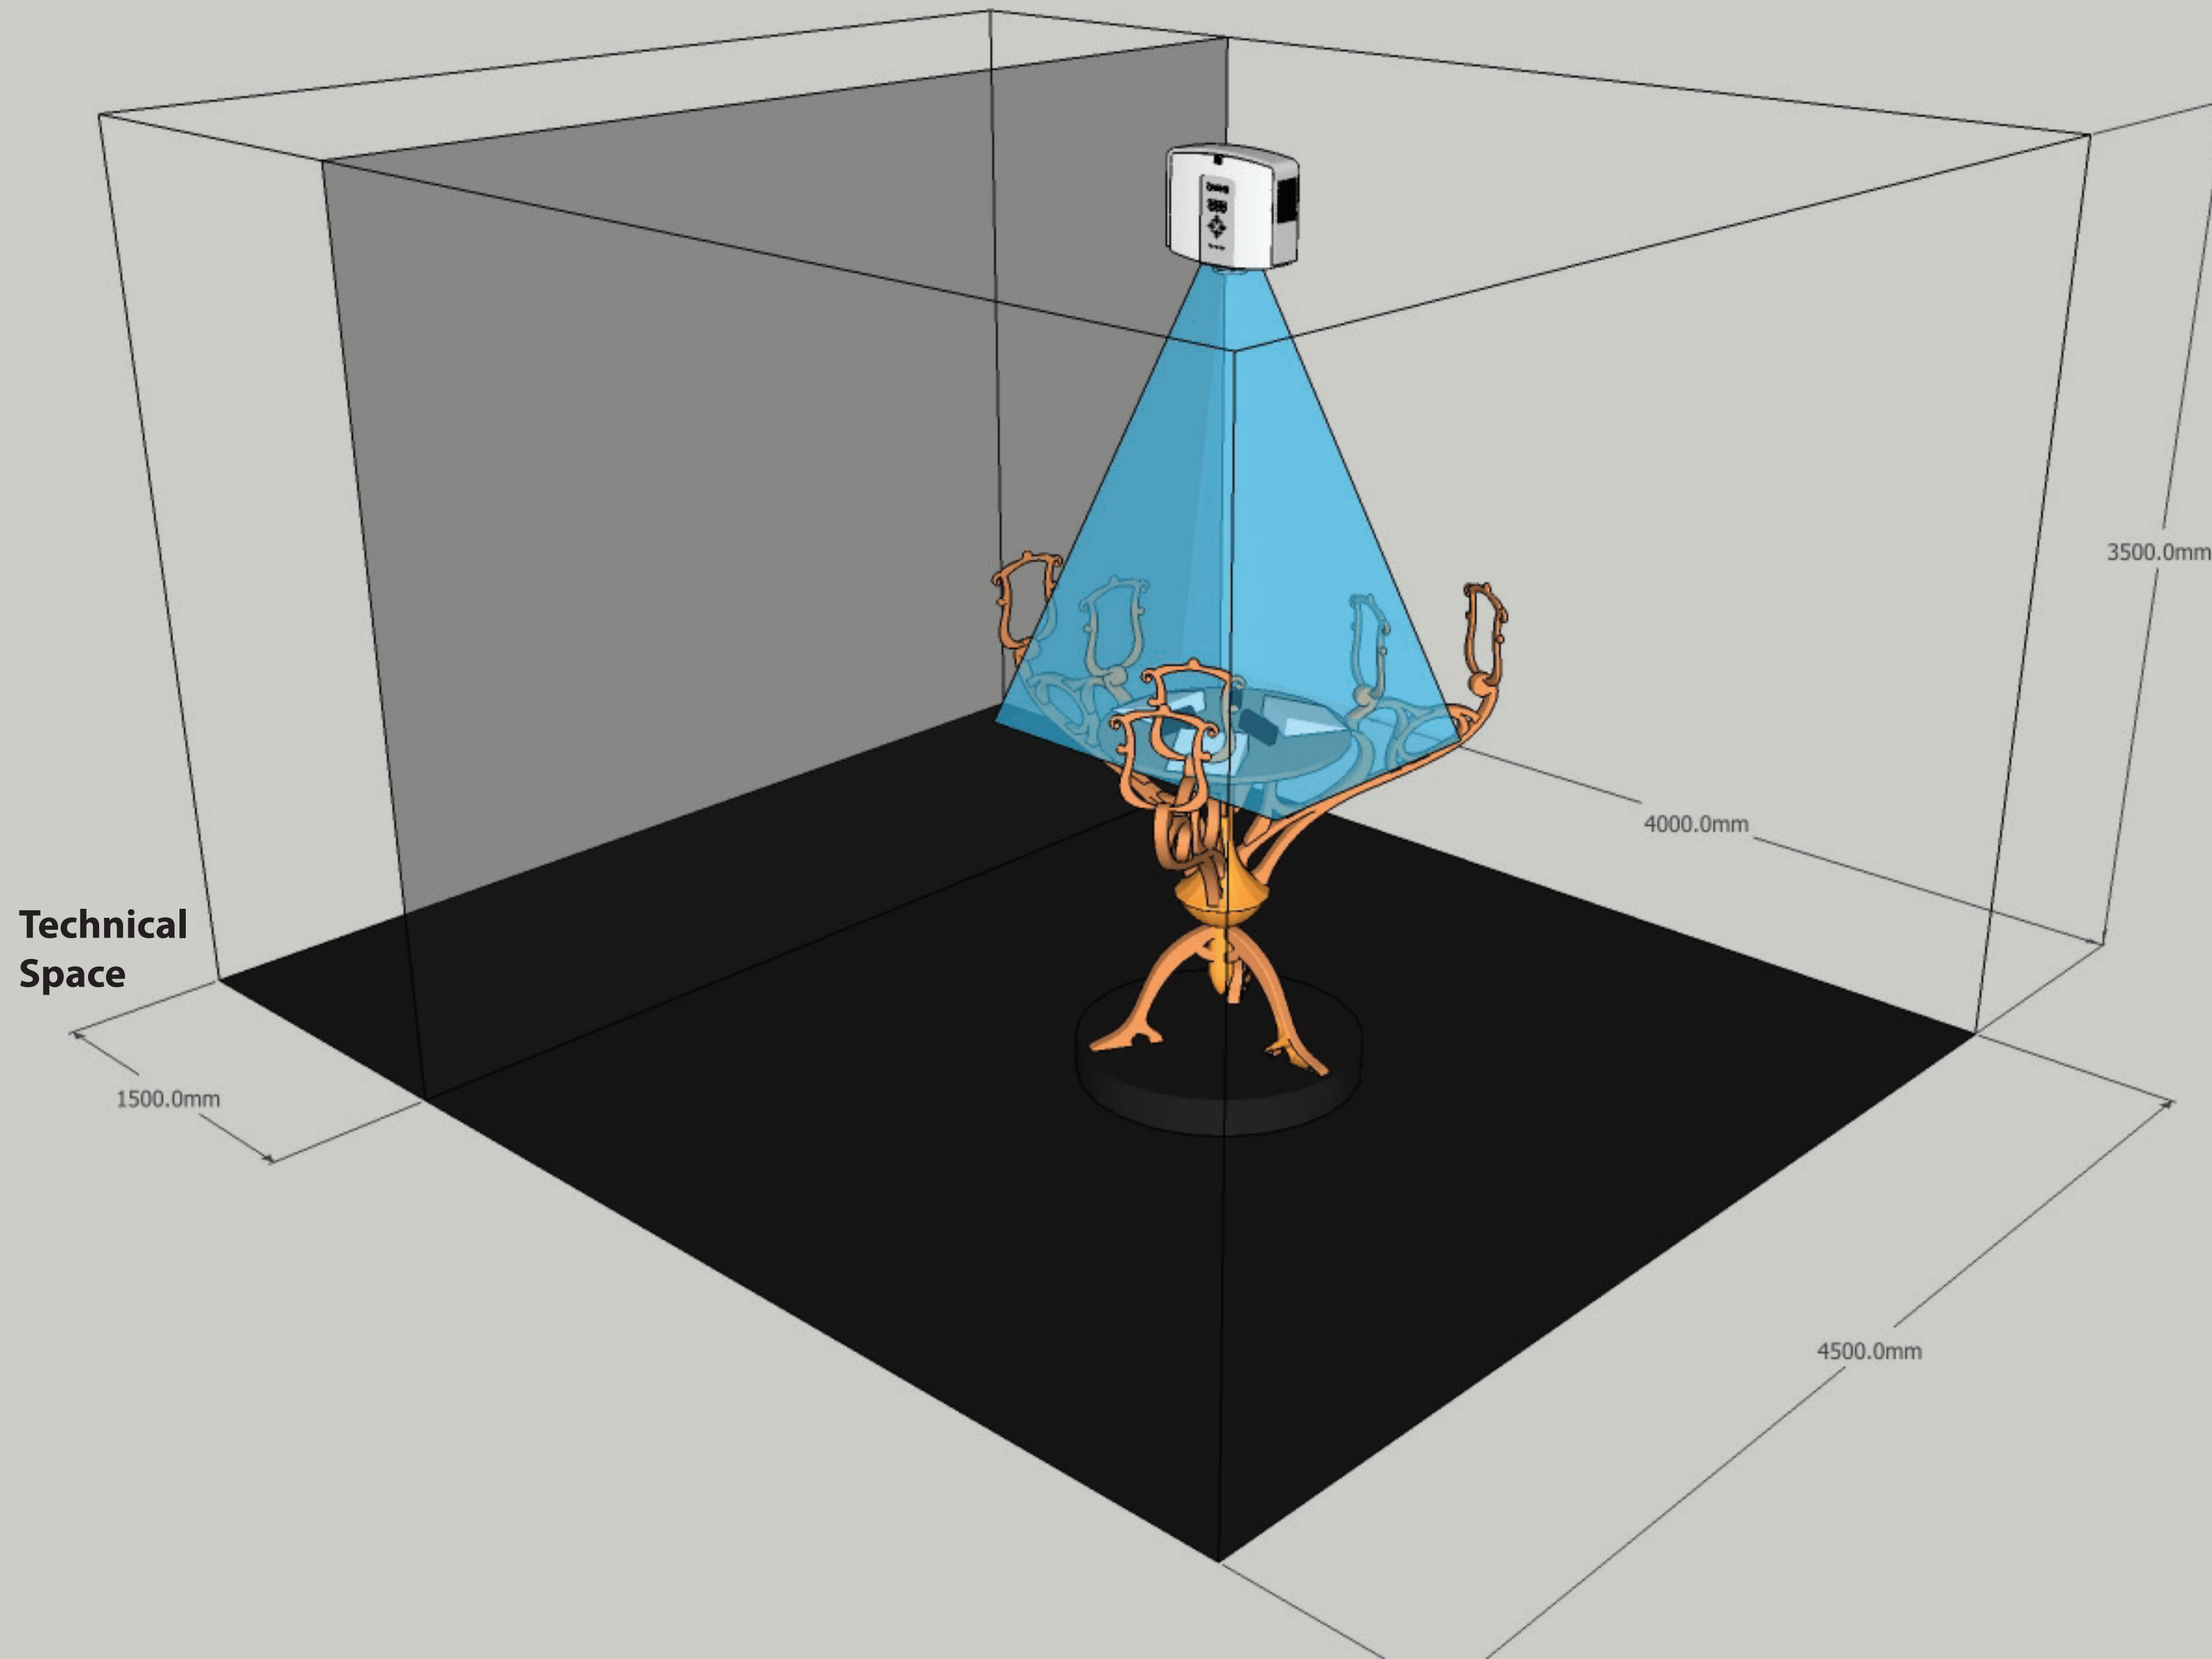

12i_PLAY

Marcio Ambrosio

1m55cm

1m10cm

106cm

15cm

Pedestal with access

Floor

1m80cm

12i_REC

Marcio Ambrosio

Light - Right

1

4x spots 30par

Cable VGA TV to Computer 10/15m

Black Carpet
On the floor and wall

Light - Front
Right

2

TV 42"

Camera
Kinect

Visitors

Speakers

Printer

3

Light - Front - Left

Cable Camera Kinect USB 10m

Cable Printer USB 10m

Internet access
for Upload on 12i.tv

MAC

Router
12i

Cable Ethernet 10m RJ45

Light - Left