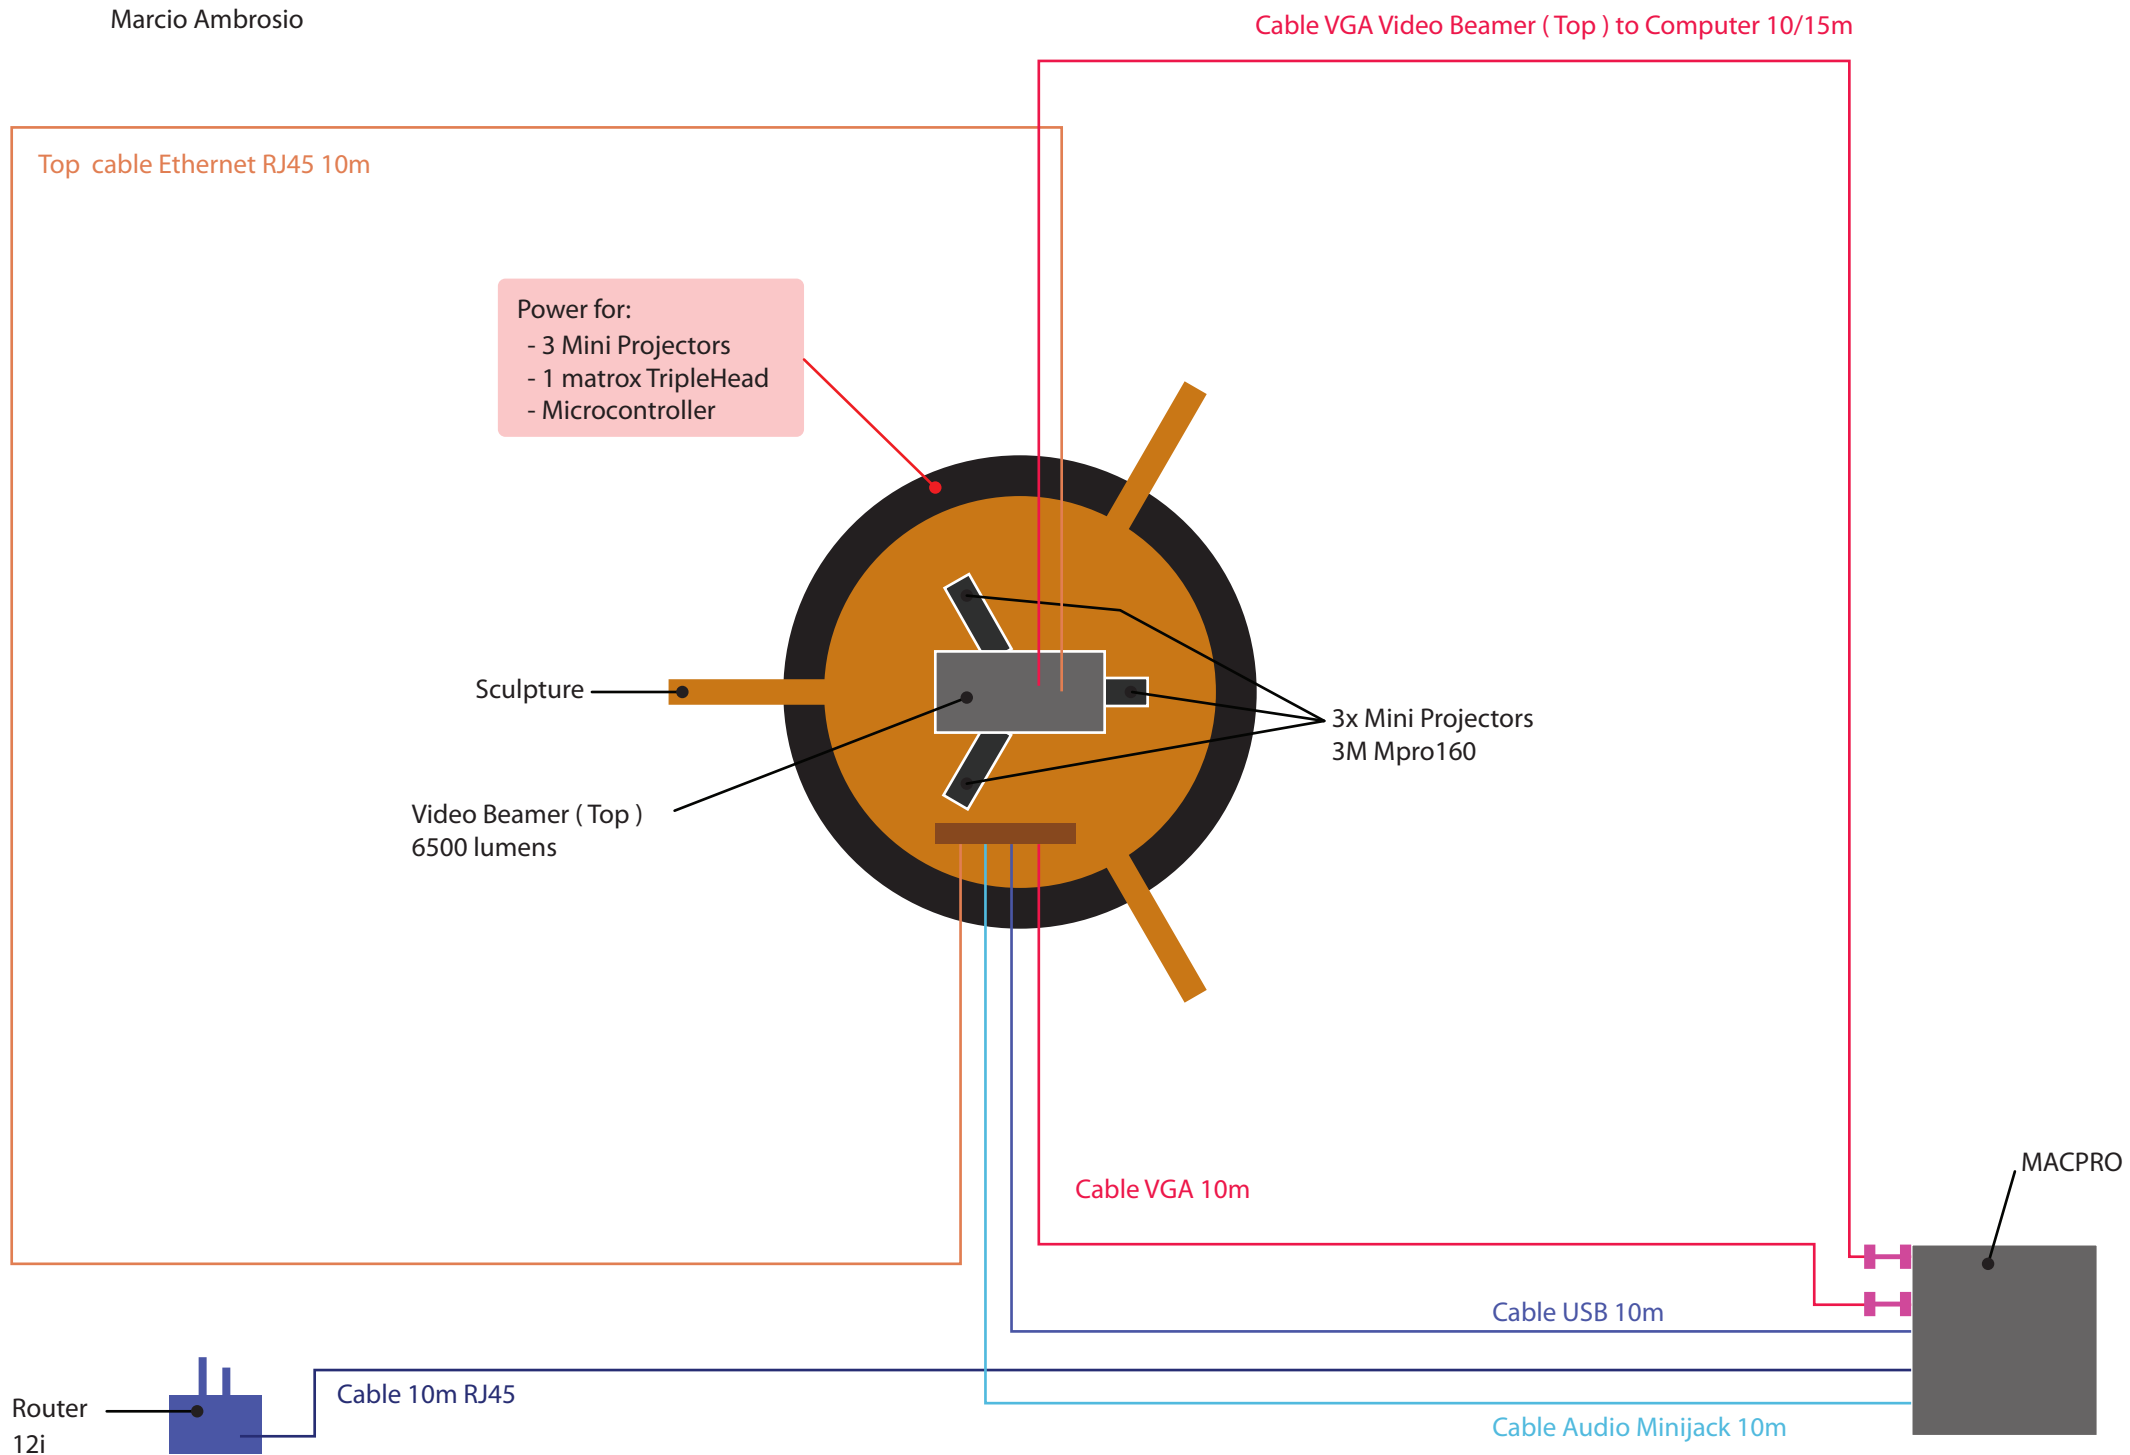

12i_PLAY

Marcio Ambrosio

1m55cm

1m10cm

106cm

15cm

Pedestal with access

Floor

1m80cm

12i_REC

Marcio Ambrosio

Light - Right

1

4x spots 30par

Cable VGA TV to Computer 10/15m

Black Carpet
On the floor and wall

Light - Front - Left

Cable Camera Kinect USB 10m

Cable Printer USB 10m

Internet access
for Upload on 12i.tv

MAC

Router
12i

Cable Ethernet 10m RJ45

Light - Left

4

Cable Audio Minijack 10m

**Technical
Space**

3000.0mm

4700.0mm

2730.0mm

1500.0mm

4500.0mm