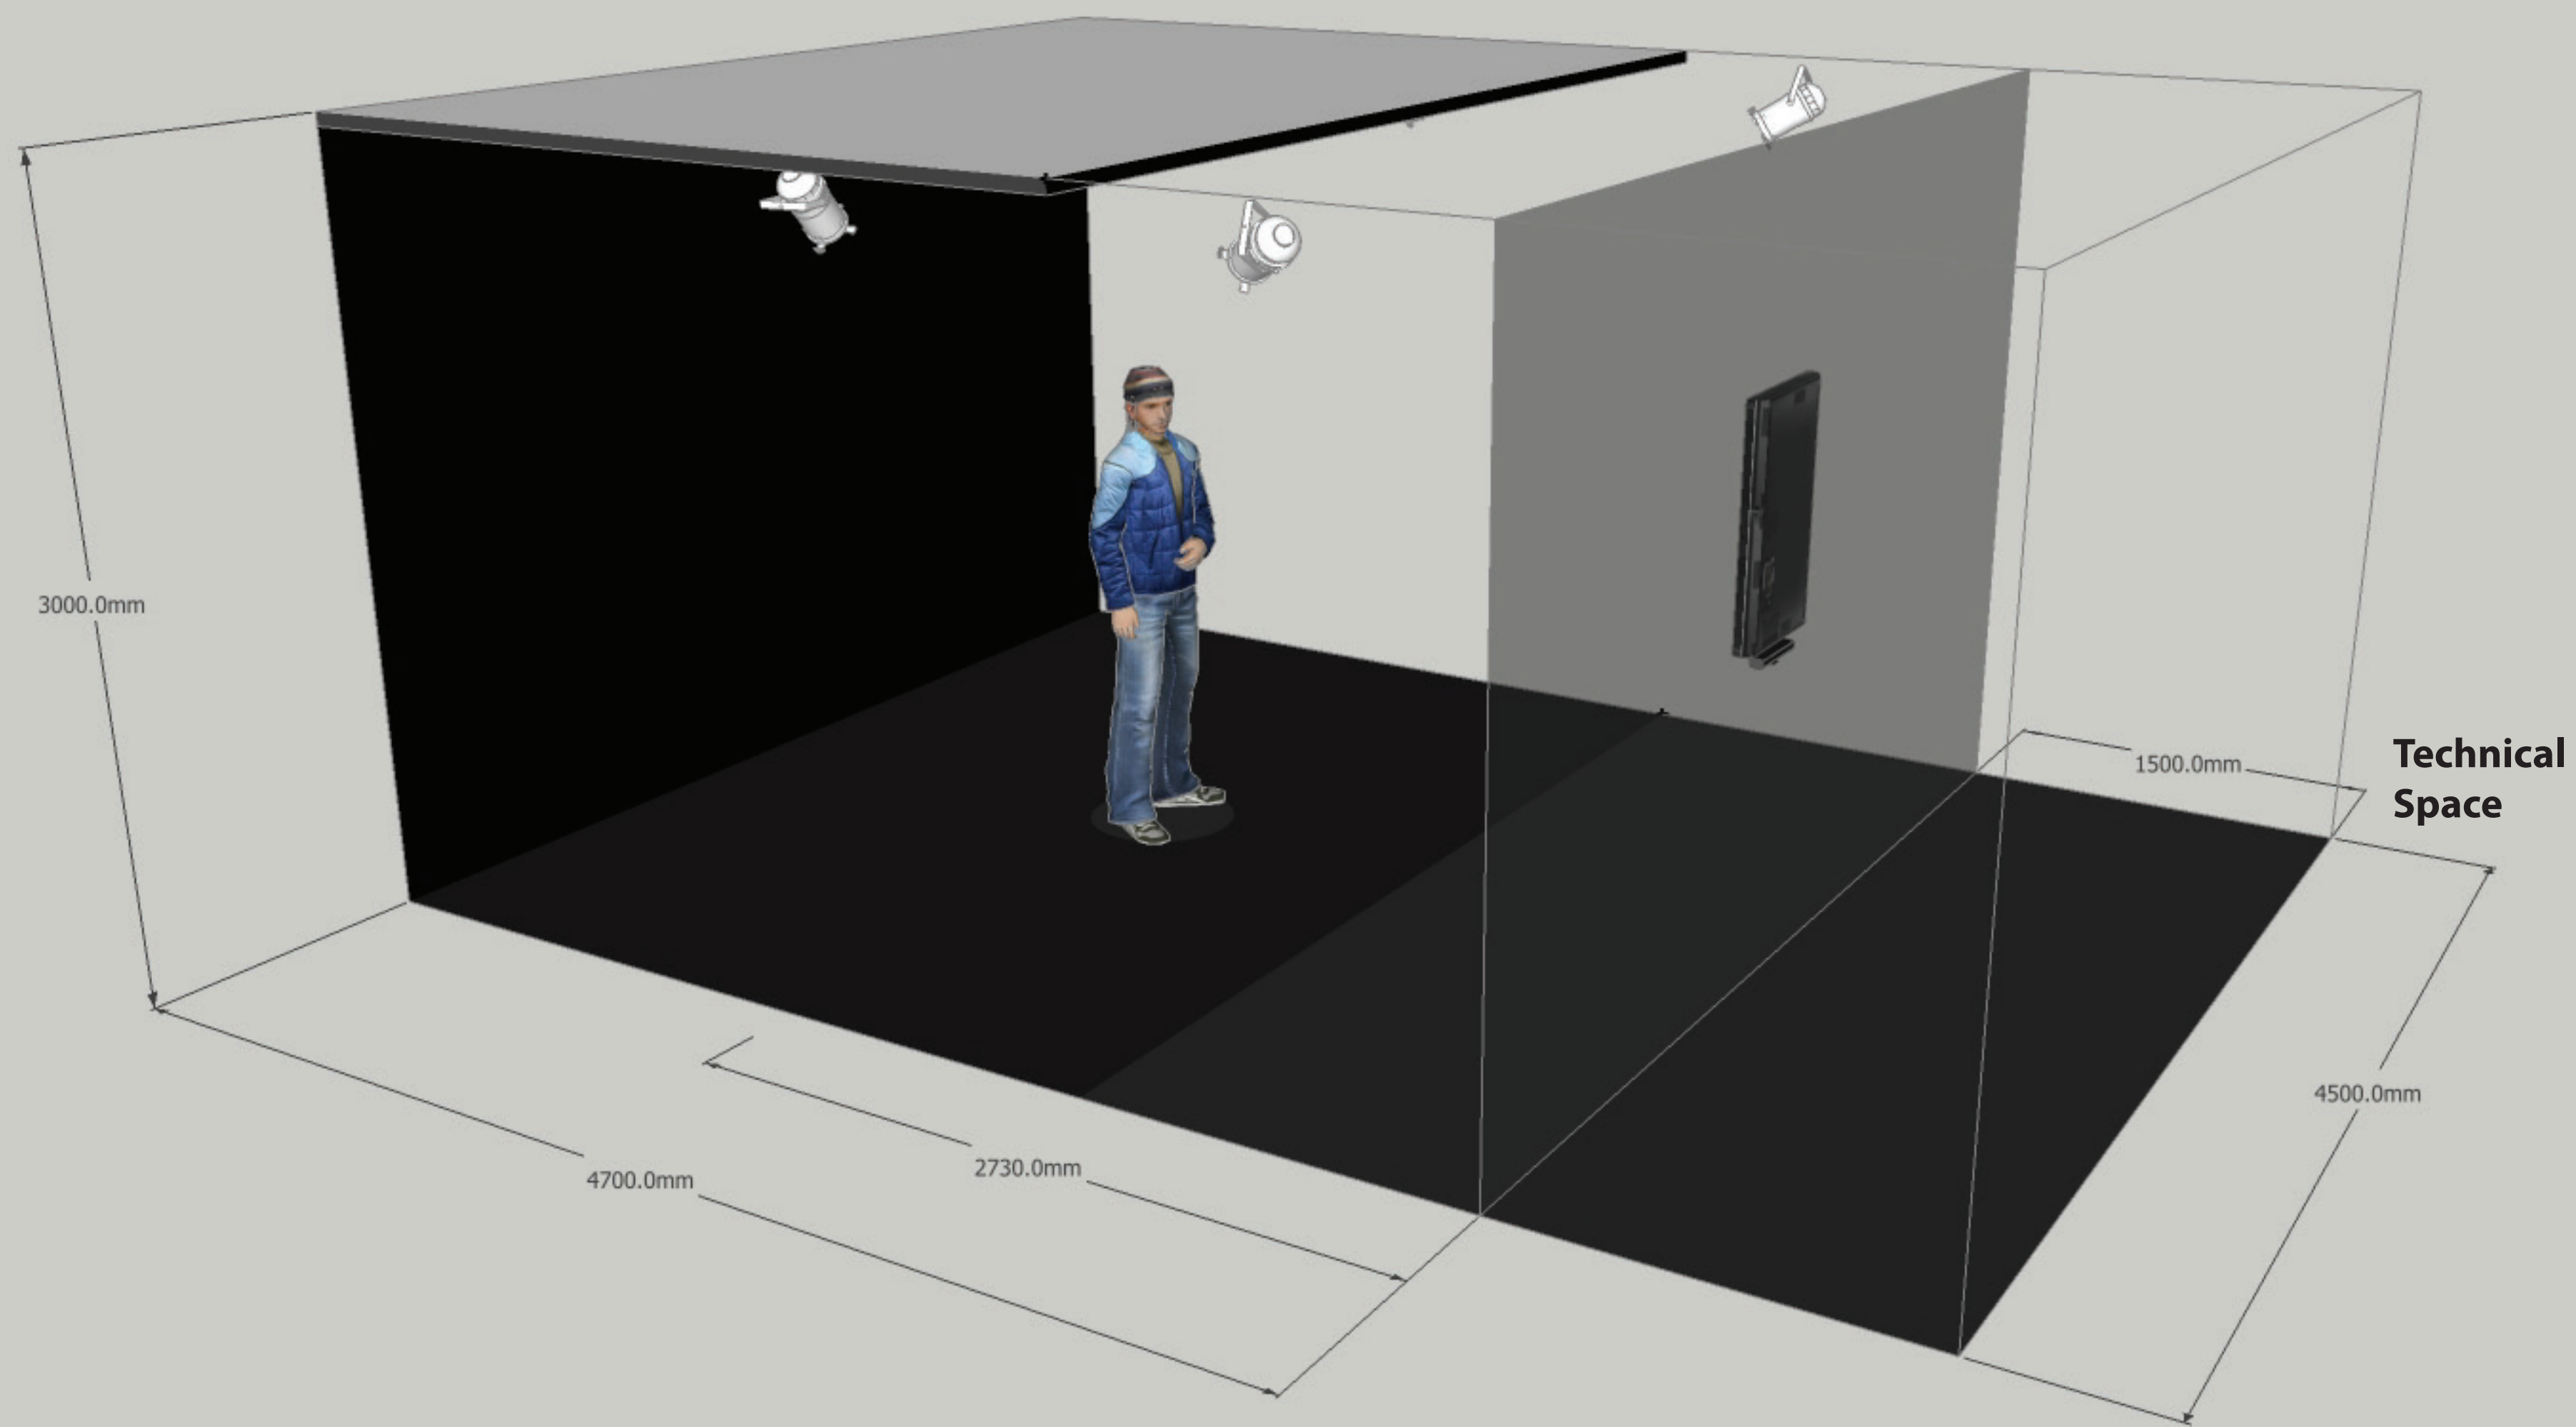

1m80cm

12i_REC

Marcio Ambrosio

Light - Right

1

4x spots 30par

Cable VGA TV to Computer 10/15m

Black Carpet
On the floor and wall

Light - Front - Left

Cable Camera Kinect USB 10m

Cable Printer USB 10m

Internet access
for Upload on 12i.tv

MAC

Router
12i

Cable Ethernet 10m RJ45

Light - Left

4

Cable Audio Minijack 10m

**Technical
Space**

3000.0mm

4700.0mm

2730.0mm

1500.0mm

4500.0mm