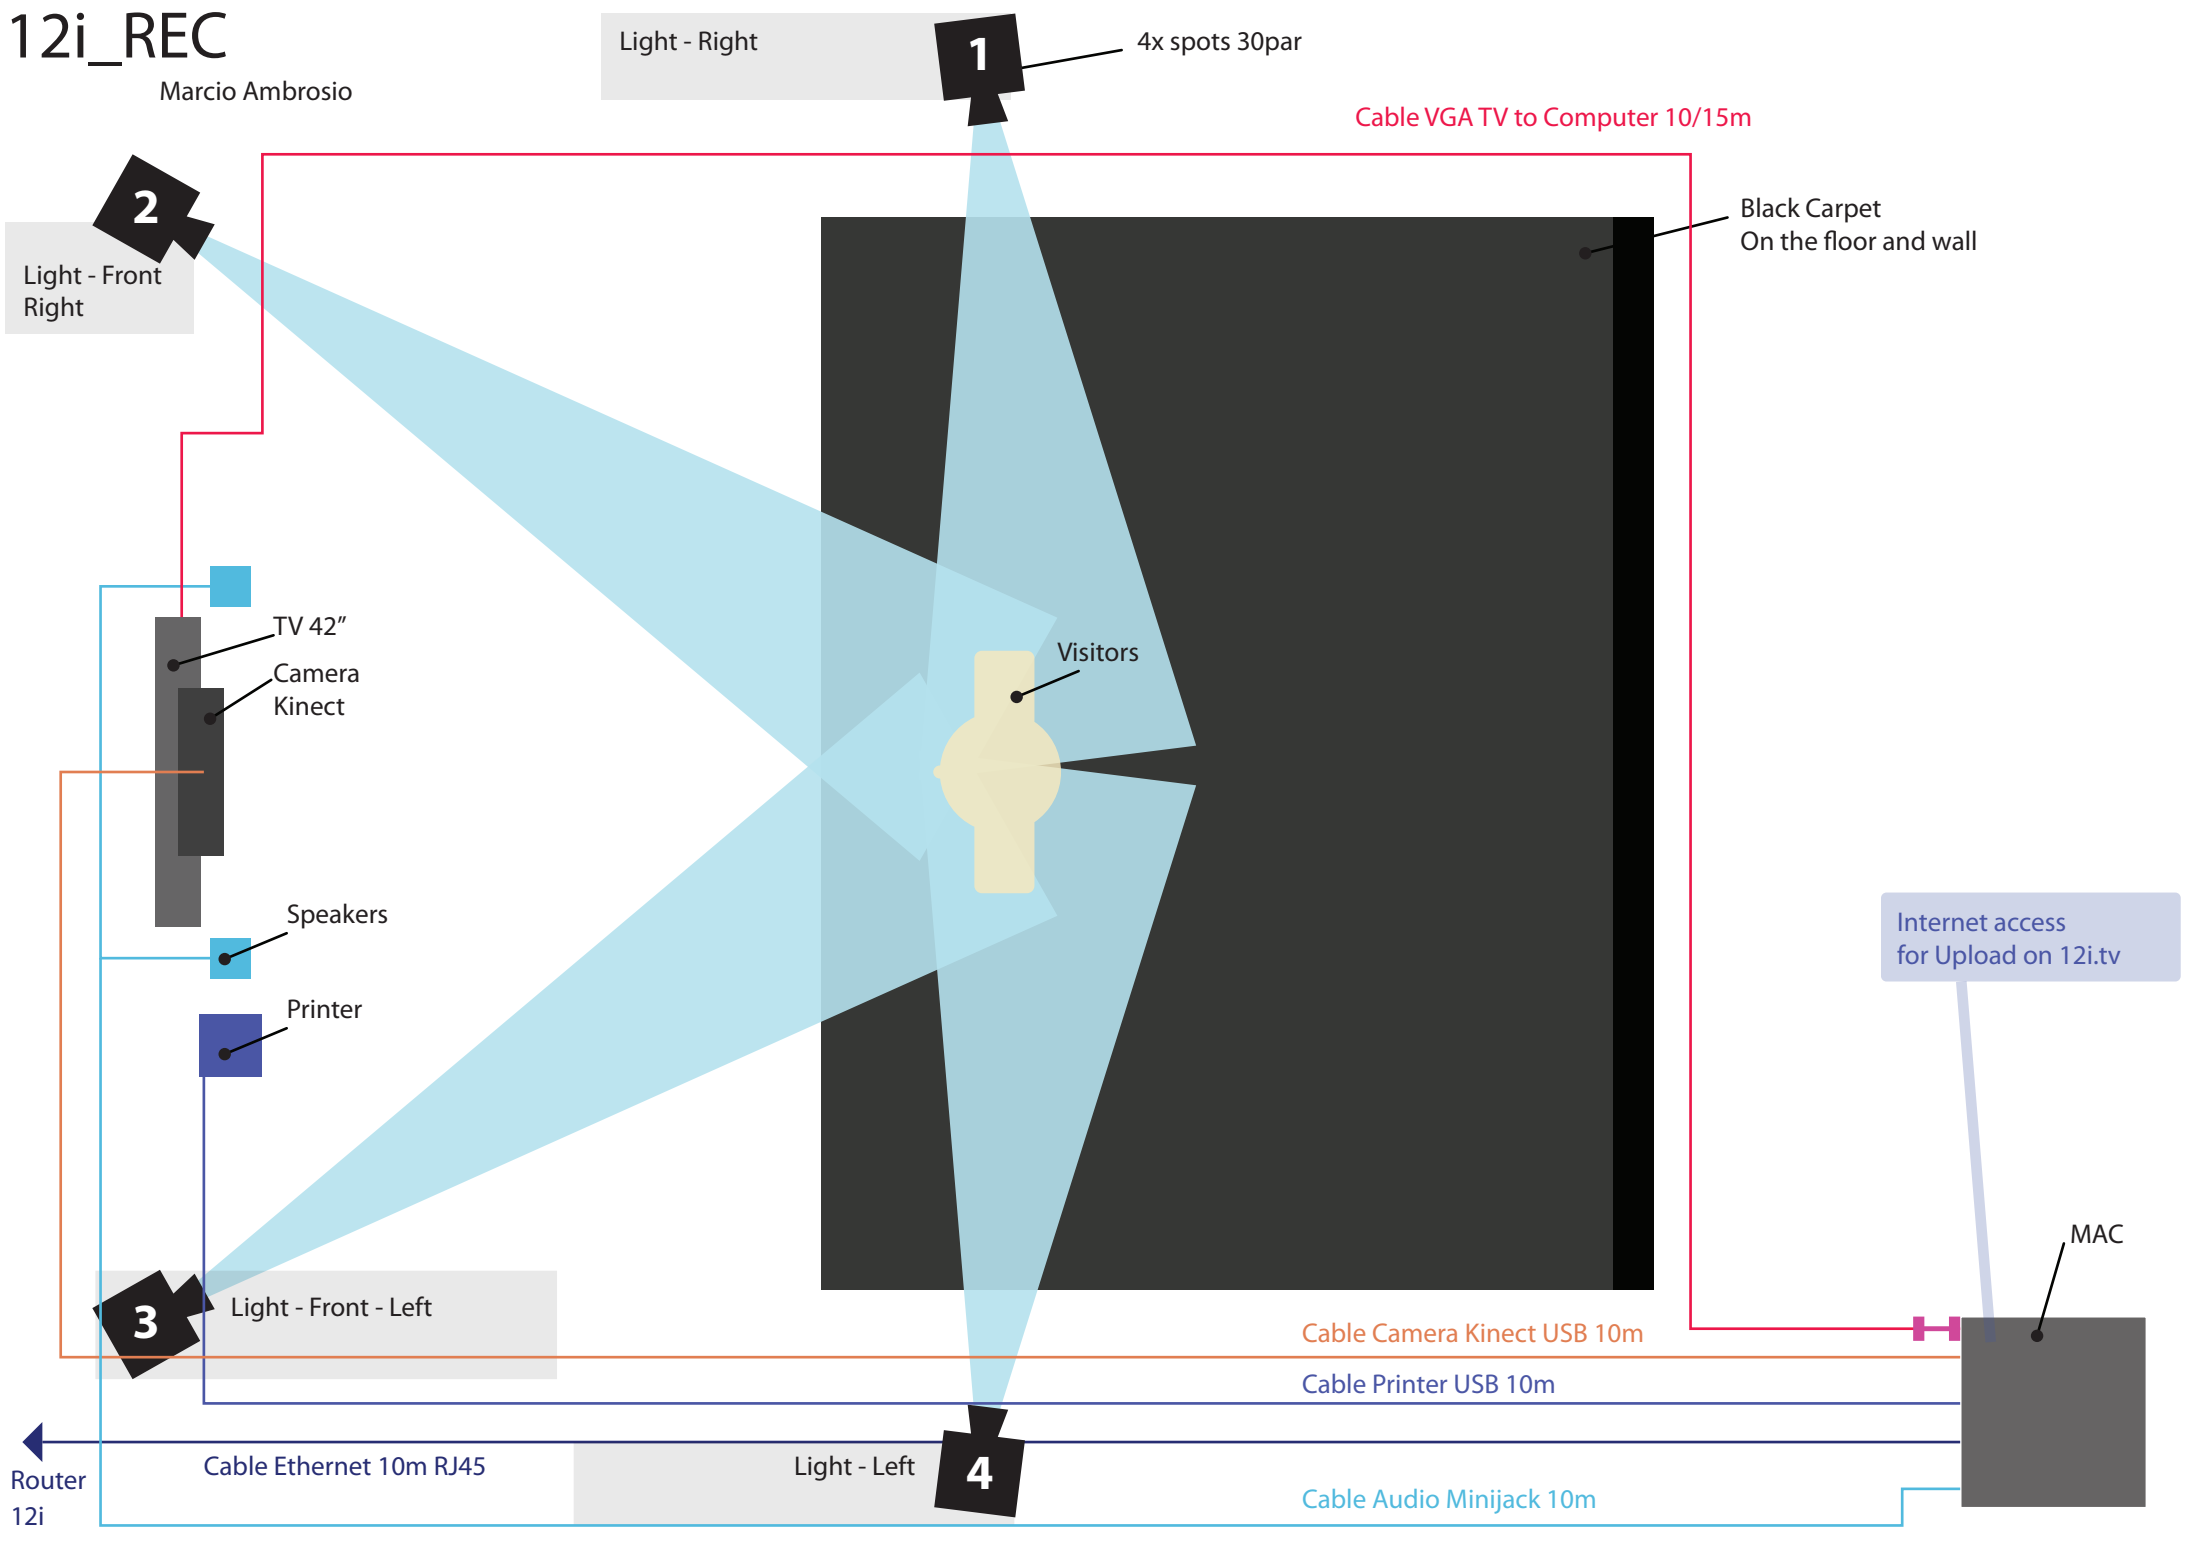

12i_PLAY

Marcio Ambrosio

1m55cm

1m10cm

106cm

15cm

Pedestal with access

Floor

1m80cm

12i_REC

Marcio Ambrosio

Light - Right

1

4x spots 30par

Cable VGA TV to Computer 10/15m

Black Carpet
On the floor and wall

Light - Front
Right

2

TV 42"

Camera
Kinect

Visitors

Speakers

Printer

3

4

Cable Audio Minijack 10m

**Technical
Space**

3000.0mm

4700.0mm

2730.0mm

1500.0mm

4500.0mm