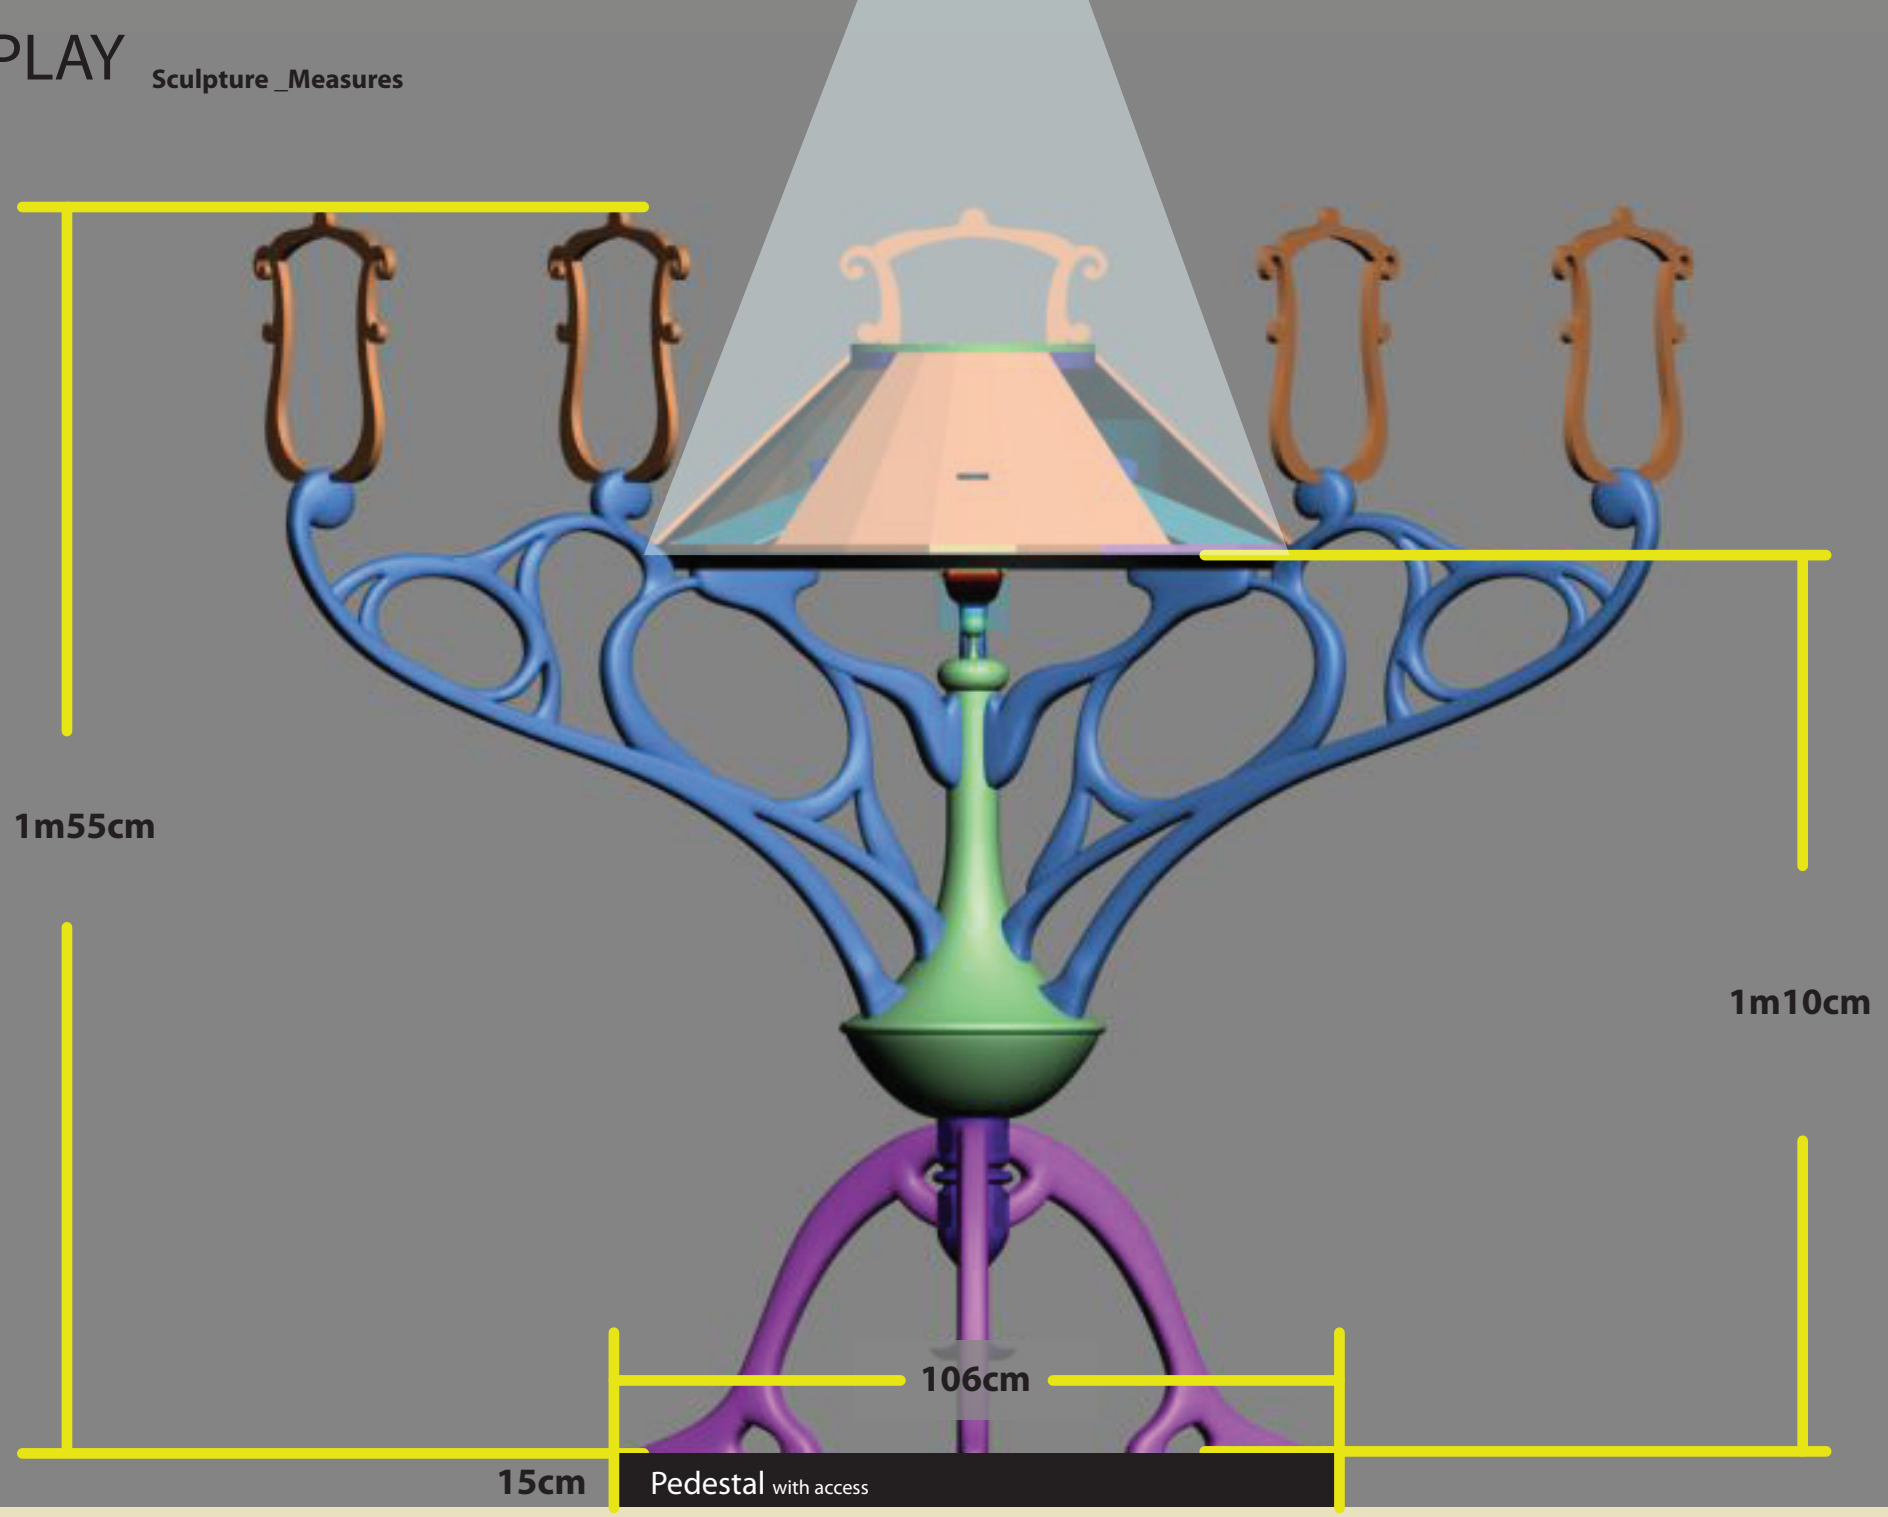

12i_PLAY

Marcio Ambrosio

1m55cm

1m10cm

106cm

15cm

Pedestal with access

Floor

1m80cm

12i_REC

Marcio Ambrosio

Light - Right

1

4x spots 30par

Cable VGA TV to Computer 10/15m

Black Carpet
On the floor and wall

Light - Front
Right

2

TV 42"

Camera
Kinect

Visitors

Speakers

Printer

3

4

Cable Audio Minijack 10m

**Technical
Space**

3000.0mm

4700.0mm

2730.0mm

1500.0mm

4500.0mm