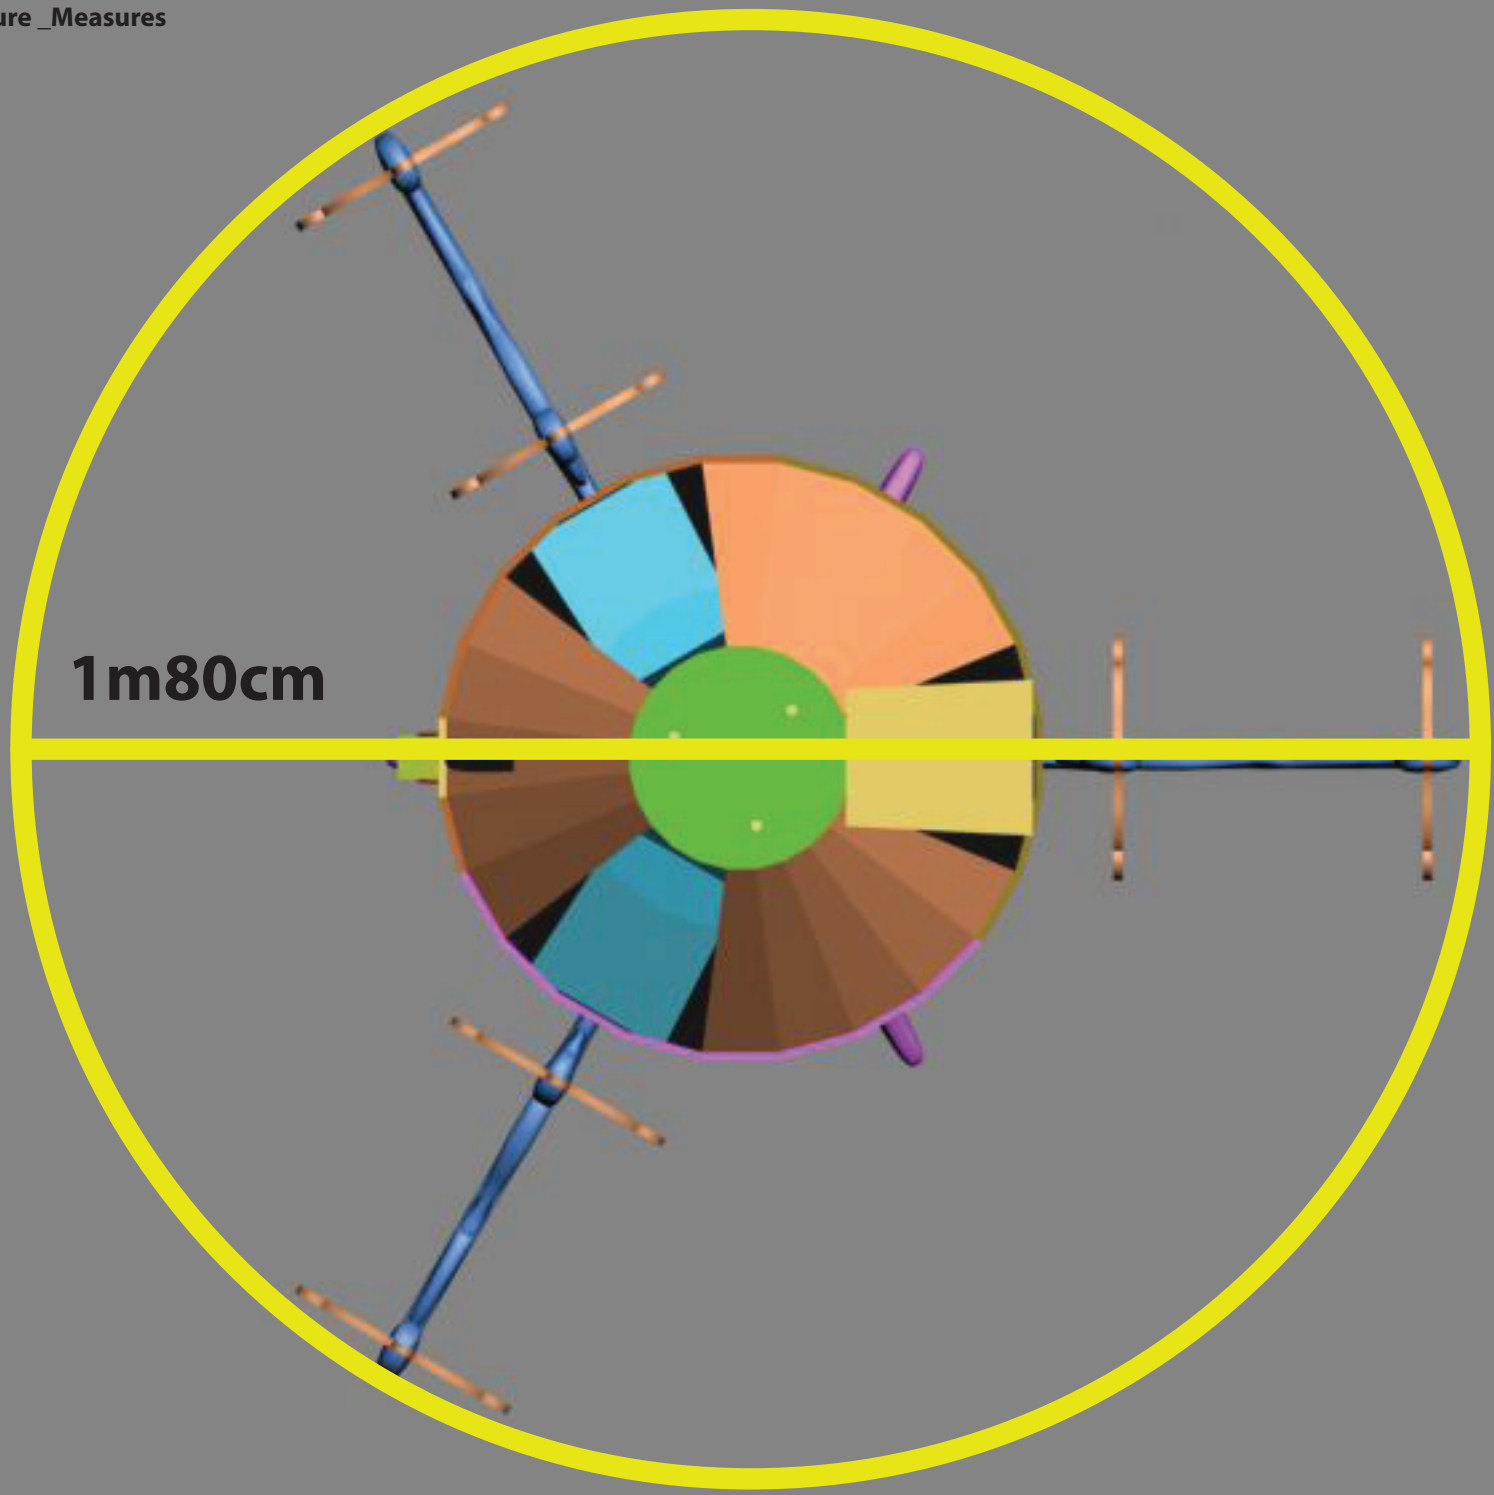

12i_PLAY

Marcio Ambrosio

1m55cm

1m10cm

106cm

15cm

Pedestal with access

Floor

1m80cm

12i_REC

Marcio Ambrosio

Light - Right

1

4x spots 30par

Cable VGA TV to Computer 10/15m

Black Carpet
On the floor and wall

4

Cable Audio Minijack 10m

**Technical
Space**

3000.0mm

4700.0mm

2730.0mm

1500.0mm

4500.0mm